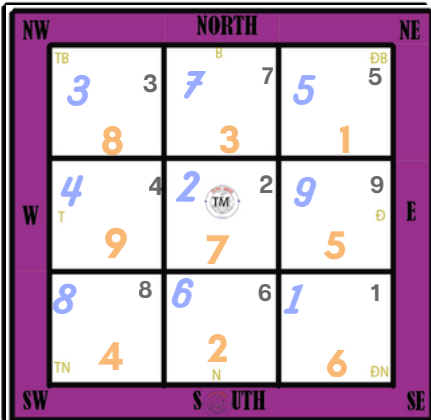

TUESDAY

Wu Wu

Earth Horse

戊午

18-02-2023

STABLE ROOM
WHITE TIGER
**

DAILY ENERGY

Blank area for daily energy notes.

FENG SHUI

GSF: NW3, E2, SE3, SW1

DAY SPECIAL

- ✓ Peach Blossom [Y] Ten Spiritual Days
- ✗ Nine Earth Ghost Day Yellow Embrace Day

MASTER IT

03.00
04.00
05.00
06.00
07.00
08.00
09.00
10.00
11.00
12.00
13.00
14.00
15.00
16.00
17.00
18.00
19.00
20.00
21.00
22.00
23.00
24.00

DAY STARS

GOOD(+) =

BAD(-) X

- ✓ Civilian Day
- Heavenly Horse
- Minister Day
- Monthly Wealth
- Three Harmony

Arrival Day
Five Ghost
Heavenly Bat

TAKE ACTION NOW

- ✓ Collecting Debt
- Constructing Roof
- Financial Activities
- Groundbreaking
- Marriage
- Moving House
- Networking
- Praying/Worshipping
- Renovation
- Signing Contracts
- Starting New Business
- Starting New Job
- Trading
- Travelling

Dissolving Arrangement
Seeking Medical Treatment

01:00	13:00
03:00	15:00
05:00	17:00
07:00	19:00
09:00	21:00
11:00	23:00

Reminder

The love you give is the love you keep