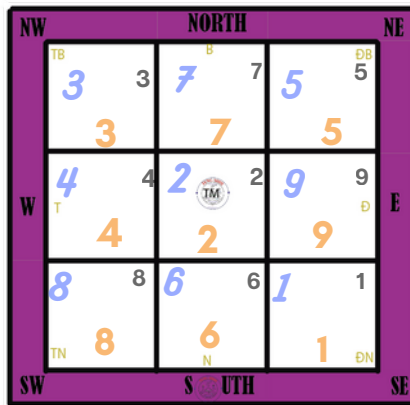

MONDAY
Geng Xu
Metal Dog

庚戌

10-02 2025

SUCCESS
HEART
LIFE GOVERNOR
X

DAILY ENERGY

.....

.....

.....

.....

.....

.....

.....

.....

.....

.....

FENG SHUI

GSF: N1, E3, S1, SW2

DAY SPECIAL

Heavenly Grace Day
✓ Heavenly Three Noble [H D M] 15-17 Good Ten Spiritual Days

✗ Fire Star Day
Month Suppressed Big Mishap Day
Nine Earth Ghost Day
Receiving Death Day
Yang Gong Disaster Day

MASTER IT

1. Chinese new year
- 03.00
  - 04.00
  - 05.00
  - 06.00
  - 07.00
  - 08.00
  - 09.00
  - 10.00
  - 11.00
  - 12.00
  - 13.00
  - 14.00
  - 15.00
  - 16.00
  - 17.00
  - 18.00
  - 19.00
  - 20.00
  - 21.00
  - 22.00
  - 23.00
  - 24.00

DAY STARS

GOOD(+)=

BAD(-)

1. ✓ Duke Branch Virtue (Y)
   Duke Stem Combo (Y)
   Duke Virtue (Y)
   Greater Red Embrace
   Happy Spirit
   Heavenly Officer
   Three Harmony

1. ✗ Earthly Fire
   Flying Chaste
   Four Abandonment
   Lonely Fire Bing (Y)
   Month Detest
   Near Abandonment
   Voluminous Day
   Yin Mistake

TAKE ACTION NOW

✓ Education

✗ AVOID MOST

01:00	13:00
03:00	15:00
05:00	17:00
07:00	19:00
09:00	21:00
11:00	23:00

Every failure is a stepping stone to success.