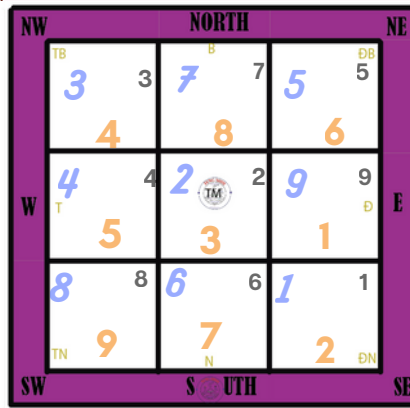

SUNDAY
Gui Hai
Water Pig

癸亥

23-02-2025

RECEIVE
PLEIADES
GRAPPLING HOOK
X

DAILY ENERGY

FENG SHUI

GSF: NW3, E2, SE3, SW1

DAY SPECIAL

X (M&K) Monthly Robbery Sha Days
Knife Cut Day
Year Breake

MASTER IT

03.00
04.00
05.00
06.00
07.00
08.00
09.00
10.00
11.00
12.00
13.00
14.00
15.00
16.00
17.00
18.00
19.00
20.00
21.00
22.00
23.00
24.00

DAY STARS

GOOD(+) GOOD

✓
Earthy Storage
Five Fortune
Holy Heart
Six Combo
Sky Horse (Y)

BAD(-) BAD

X
Big Mishap
Earth Forbid
Eight Seats
Grappling Silk
Heaven and Earth Axis
Knife Block
Lonely Fire Ding (Y)
River Star
Sky Dog Day Hour

TAKE ACTION NOW

✓
Praying

X
Marriage
Seeking Medical Treatment

6:00

01:00	13:00
03:00	15:00
05:00	17:00
07:00	19:00
09:00	21:00
11:00	23:00

Express your gratitude often and sincerely.