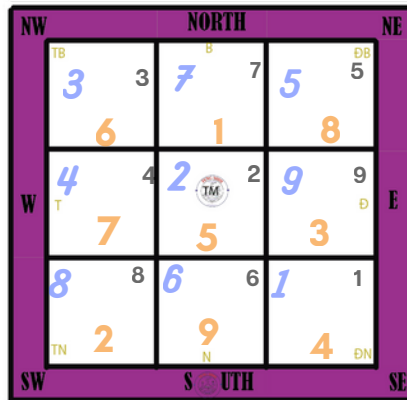

THURSDAY 癸丑
Gui Chou
Water Rat

13-02-2025

CLOSE
DIPPER
BRIGHT HALL

X

DAILY ENERGY

FENG SHUI

GSF: N1, E3, S1, SW2

DAY SPECIAL

Heavenly Grace Day

(M3K) Monthly Annual Sha Days
White Tiger Sha Entering Central Palace

MASTER IT

- 03.00
- 04.00
- 05.00
- 06.00
- 07.00
- 08.00
- 09.00
- 10.00
- 11.00
- 12.00
- 13.00
- 14.00
- 15.00
- 16.00
- 17.00
- 18.00
- 19.00
- 20.00
- 21.00
- 22.00
- 23.00
- 24.00

DAY STARS

GOOD(+)

BAD(-)

- ✓ Auspicious Army
- Continuous Descendants
- Heavenly Doctor
- Heavenly Yi Nobleman

- ✗ Big Mishap
- Blood Branch
- Blood Fear
- Earthly Thief
- Heaven and Earth Axis
- Ji Capital Heaven Sha (Y)
- Month Frail
- Month Sha
- Wilderness

TAKE ACTION NOW

✓ Moving bed

AVOID MOST

50/00

01:00	13:00
03:00	15:00
05:00	17:00
07:00	19:00
09:00	21:00
11:00	23:00

Love expands when shared—give generously."