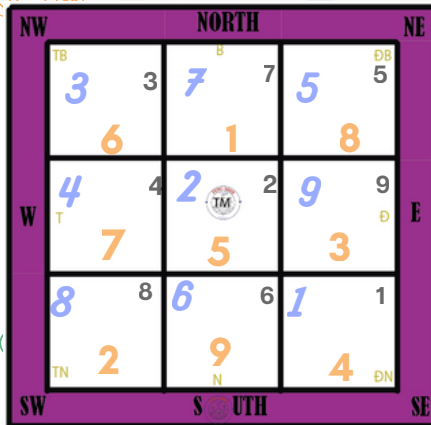

TUESDAY
Jia Chen
Wood Dragon

甲辰

04-02-2025

FULL WING
GOLDEN LOCK
XX

DAILY ENERGY

FENG SHUI

GSF: N2, SE1, S2, SW3

1-4: SE
SUN: S2
DUKE VIRTUE: W1
DUKE VIRTUE COMBO: E3
PEACH BLOSSOM: S2

DAY SPECIAL

Heavenly Three Noble [HDM] 11-13 Good Ten Spiritual Days

Heavenly Thief Day
No Wealth Day

White Tiger Sha Entering Central Palace
Yearly Annual Sha Days

MASTER IT

- 03.00
- 04.00
- 05.00
- 06.00
- 07.00
- 08.00
- 09.00
- 10.00
- 11.00
- 12.00
- 13.00
- 14.00
- 15.00
- 16.00
- 17.00
- 18.00
- 19.00
- 20.00
- 21.00
- 22.00
- 23.00
- 24.00

Chinese new year

GOOD(+)

- ✓ Goat Blade (Y)
- Gold Hall
- Heavenly Fortune
- Heavenly Noble
- Heavenly Wealth
- Wealth Storage

BAD(-)

- X
- Axe Sha
- Charred Trees
- Double Funeral
- Earth Depression
- Golden God Geng (Y)
- Sickness Charm (Y)
- Subsided Army (Y)

TAKE ACTION NOW

- ✓ Networking
- Praying
- Worshipping

- X
- Collecting Debt
- Financial Activities
- Marriage
- Seeking Medical Treatment
- Signing Contracts
- Starting New Business
- Starting New Job
- Trading

Reminder