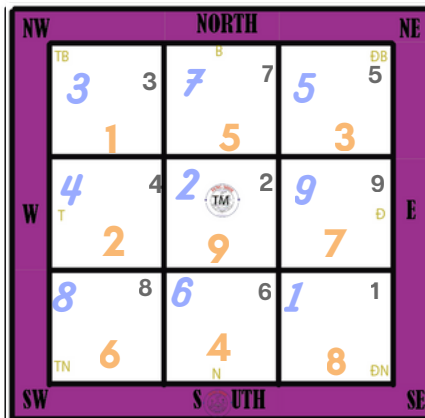

SATURDAY
Wu Shen
Earth Monkey

戊申

08-02-2023

DESTRUCTION
FOUNDATION
HEAVENLY JAIL

X

DAY STARS

GOOD(+)

BAD(-)

- ✓ Bright Star
- Relief God
- Sky Horse
- Universal Protection
- Yang Noble (Y)

- X
- Destructive
- Duke Punishment (Y)
- Four Abandonment
- Great Consumer
- Heavenly Officer Charm (Y)

TAKE ACTION NOW

- ✓ Dissolving Arrangement

- Dissolving Arrangement
- Collecting Debt
- Constructing Drains
- Constructing Roof
- Financial Activities
- Groundbreaking

- X
- Marriage
- Moving House
- Networking
- Renovation
- Signing Contracts
- Starting New Business
- Starting New Job
- Trading
- Travelling