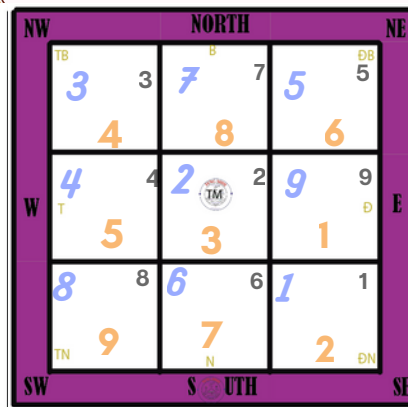

TUESDAY
Xin Hai
Metal Pig

辛亥

11-02 2025

RECEIVE
TAIL
GRAPPLING HOOK
X

DAILY ENERGY

Blank area for daily energy notes.

FENG SHUI

GFS: N1, E3, S1, SW2

0-1: COMBO OF 15 - FOCUS ON M - CONTROL OUT
13-15: COMBO OF 15 - FOCUS ON M - CONTROL OUT
15-17: COMBO OF 15 - FORM 1 - CONTROL OUT

DAY SPECIAL

Heavenly Grace Day
Ten Spiritual Days

(M3K) Monthly Robbery Sha Days
Knife Cut Day
Year Breaker

Directional arrows with icons:

- W: Briefcase, Compass
- N: Dollar sign, Compass
- E: Heart, Compass
- NW: Stethoscope, Compass

MASTER IT

- 03.00
- 04.00
- 05.00
- 06.00
- 07.00
- 08.00
- 09.00
- 10.00
- 11.00
- 12.00
- 13.00
- 14.00
- 15.00
- 16.00
- 17.00
- 18.00
- 19.00
- 20.00
- 21.00
- 22.00
- 23.00
- 24.00

DAY STARS

GOOD(+) =

BAD(-)

- ✓ Earthly Storage
- Five Fortune
- Holy Heart
- Monthly Virtue Combo
- Six Combo
- Sky Horse (Y)

- X Earth Forbid
- Eight Seats
- Four Abandonment
- Grappling Silk
- Knife Block
- Lonely Fire Ding (Y)
- River Star
- Sky Dog Day Hour
- Heaven and Earth Shifting Sha

TAKE ACTION NOW

- ✓ Collecting Debt
- Constructing Roof
- Dissolving Arrangement
- Financial Activities
- Groundbreaking
- Moving House
- Networking
- Praying / Worshipping
- Renovation
- Signing Contracts
- Starting New Business
- Starting New Job
- Trading
- Travelling

- X Marriage
- Seeking Medical Treatment

4 over 8

01:00	13:00
03:00	15:00
05:00	17:00
07:00	19:00
09:00	21:00
11:00	23:00

Chinese
= new year

Reminder

A moment of patience can prevent a lifetime of regret.