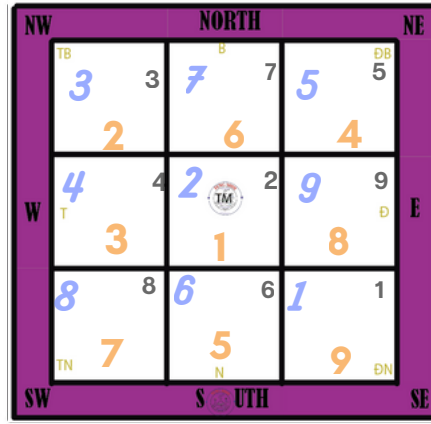

SUNDAY
Ji You
Earth Rooster

己酉

09-02 2025

DANGER
HOUSE
BLACK TORTOISE
X

DAILY ENERGY

.....

.....

.....

FENG SHUI

GSF: N1, E3, S1, SW2

DAY SPECIAL

- ✓ Advancement Star
- Heavenly Grace Day
- X Nine Earth Ghost Day

MASTER IT

- 03.00
- 04.00
- 05.00
- 06.00
- 07.00
- 08.00
- 09.00
- 10.00
- 11.00
- 12.00
- 13.00
- 14.00
- 15.00
- 16.00
- 17.00
- 18.00
- 19.00
- 20.00
- 21.00
- 22.00
- 23.00
- 24.00

DAY STARS

GOOD(+)

- ✓ Fortune Growth
- Guard Day
- Prosperity Star
- Yin Virtue

BAD(-)

- X
- Earthly Officer Charm (Y)
- Four Abandonment
- Great Sha (Y)
- Heavenly Messenger
- Man Separator
- Wilderness

TAKE ACTION NOW

- ✓ Praying Worshipping

- X
- Collecting Debt
- Constructing Roof
- Dissolving Arrangement
- Financial Activities
- Groundbreaking
- Marriage
- Moving House
- Networking
- Renovation
- Seeking Medical Treatment
- Signing Contracts
- Starting New Business
- Starting New Job
- Trading
- Travelling

01:00	13:00
03:00	15:00
05:00	17:00
07:00	19:00
09:00	21:00
11:00	23:00

Reminder

Be like a tree—deeply rooted yet reaching for the sky