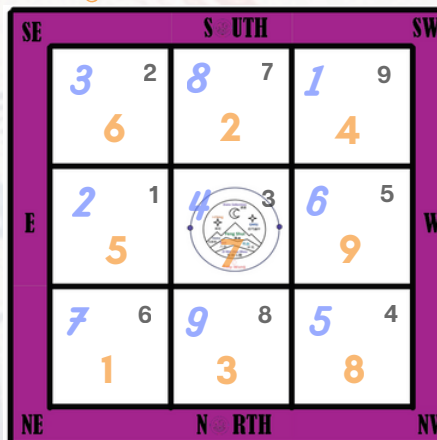

Networking

Decorative arrows with icons: Briefcase, E; Dollar sign, S; Heart, W; Stethoscope, SE.

3-4

01:00 ✗	13:00 ☆
03:00 ▲	15:00 ✗
05:00 ✗	17:00
07:00	19:00 ✗
09:00 ✗	21:00 ▲
11:00 ☆	23:00 ☆

Reminder: Feng Shui 500 MON YR Day