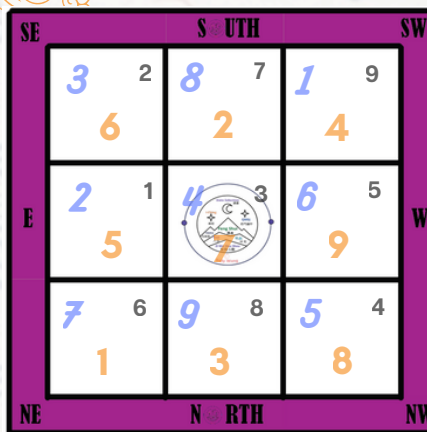

THURSDAY

Ji Hai

Earth Pig

己亥

30-01-2025

OPEN
WELL
BRIGHT HALL
***

DAILY ENERGY

Blank space for daily energy notes.

FENG SHUI

GSF: N2, SE1, S2, SW3

9-11: He Tu - Focus on M
15-17: He Tu - Form I
17-19: He Tu - Form I
19-21: He Tu - Focus on M

DAY SPECIAL

Fire Star Day
Heavenly Thief Day
Month Suppressed Big Mishap Day

MASTER IT

03.00
04.00 **north**
05.00 **south east**
06.00 **west**
07.00 **se**
08.00 **sw**
09.00 **ne**
10.00 **nw**

DAY STARS

GOOD(+)

✓
Abundant Fortune
Benefit Descendants
Duke Stem Combo (Y)
Duke Virtue Combo (Y)
Heavenly Yi Nobleman
Life Generating
Monthly Wealth
Sky Horse
Yin Virtue

BAD(-)

X
Double Funeral
Earthy Fire
Man Separator
Month Detest
Sky Dog Day Hour
Voluminous Day
Heavenly Officer Charm (Y)

TAKE ACTION NOW

education
Pray

avoid most

Stay rooted in the now; it's where life happens.