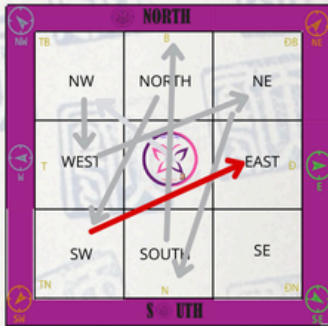

WOOD SNAKE

Salena Wong

Flying Stars

Manual step-by-step

STEP 1
Start at the Centre

STEP 2
Centre to North West (NW)

STEP 3
North West (NW) to West

STEP 4
West to North East (NE)

STEP 5
North East (NE) to South

STEP 6
South to North

STEP 7
North to South West (SW)

STEP 8
South West (SW) to East

STEP 9
East to South East (SE)

Monthly Flying Stars

Jan 5, 2025 to Feb 2nd 2025

丁丑
Fire Ox