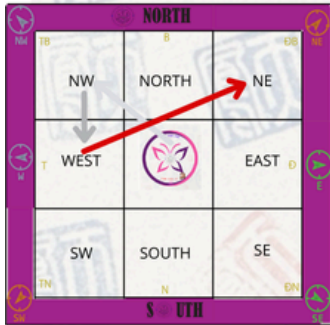

WOOD SNAKE

Salena Wong

Flying Stars

Manual step-by-step

STEP 1
Start at the Centre

STEP 2
Centre to North West (NW)

STEP 3
North West (NW) to West

STEP 4
West to North East (NE)

STEP 5
North East (NE) to South

STEP 6
South to North

STEP 7
North to South West (SW)

STEP 8
South West (SW) to East

STEP 9
East to South East (SE)

Monthly Flying Stars

Jan 5, 2025 to Feb 2nd 2025

丁丑
Fire Ox