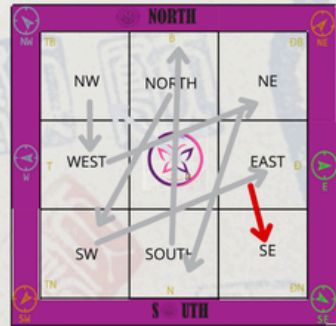

WOOD SNAKE

Salena Wong

Flying Stars

Manual step-by-step

STEP 1
Start at the Centre

STEP 2
Centre to North West (NW)

STEP 3
North West (NW) to West

STEP 4
West to North East (NE)

STEP 5
North East (NE) to South

STEP 6
South to North

STEP 7
North to South West (SW)

STEP 8
South West (SW) to East

STEP 9
East to South East (SE)

Monthly Flying Stars

Jan 5, 2025 to Feb 2nd 2025

丁丑
Fire Ox