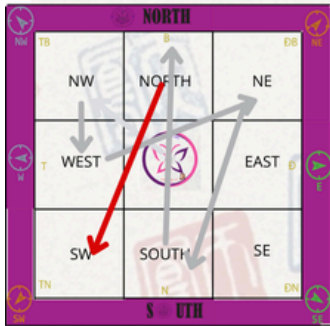

WOOD SNAKE

Salena Wong

Flying Stars

Manual step-by-step

STEP 1
Start at the Centre

STEP 2
Centre to North West (NW)

STEP 3
North West (NW) to West

STEP 4
West to North East (NE)

STEP 5
North East (NE) to South

STEP 6
South to North

STEP 7
North to South West (SW)

STEP 8
South West (SW) to East

STEP 9
East to South East (SE)

Monthly Flying Stars

Jan 5, 2025 to Feb 2nd 2025

丁丑
Fire Ox