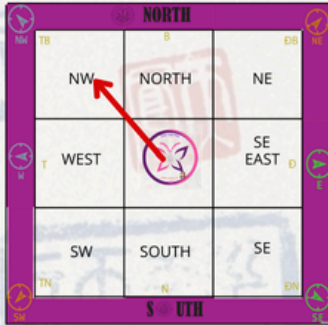

WOOD SNAKE

Salena Wong

Flying Stars

Manual step-by-step

STEP 1
Start at the Centre

STEP 2
Centre to North West (NW)

STEP 3
North West (NW) to West

STEP 4
West to North East (NE)

STEP 5
North East (NE) to South

STEP 6
South to North

STEP 7
North to South West (SW)

STEP 8
South West (SW) to East

STEP 9
East to South East (SE)

Monthly Flying Stars

Jan 5, 2025 to Feb 2nd 2025

丁丑
Fire Ox