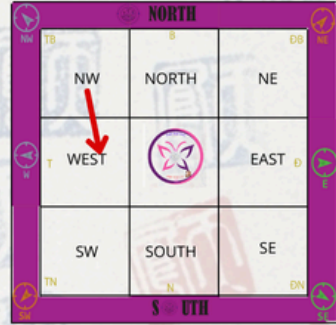

WOOD SNAKE

Salena Wong

Flying Stars

Manual step-by-step

STEP 1
Start at the Centre

STEP 2
Centre to North West (NW)

STEP 3
North West (NW) to West

STEP 4
West to North East (NE)

STEP 5
North East (NE) to South

STEP 6
South to North

STEP 7
North to South West (SW)

STEP 8
South West (SW) to East

STEP 9
East to South East (SE)

Monthly Flying Stars

Jan 5, 2025 to Feb 2nd 2025

丁丑
Fire Ox