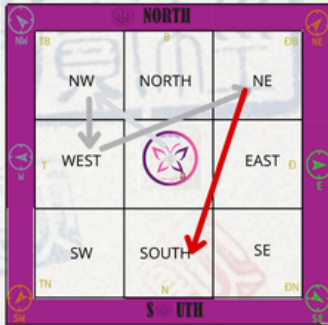

WOOD SNAKE

Salena Wong

Flying Stars

Manual step-by-step

STEP 1
Start at the Centre

STEP 2
Centre to North West (NW)

STEP 3
North West (NW) to West

STEP 4
West to North East (NE)

STEP 5
North East (NE) to South

STEP 6
South to North

STEP 7
North to South West (SW)

STEP 8
South West (SW) to East

STEP 9
East to South East (SE)

Monthly Flying Stars

Jan 5, 2025 to Feb 2nd 2025

丁丑
Fire Ox